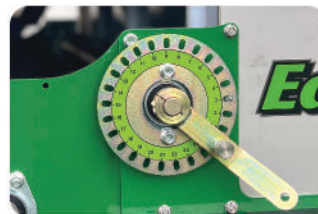

MODEL 415-SP

Quote: _____

Date : _____ *Quote valid for 30 days.

Features

Easy-to-Use Controls

Designed with ease in mind, control speed and direction with one hand and steer with the other.

Adjustable End Gate